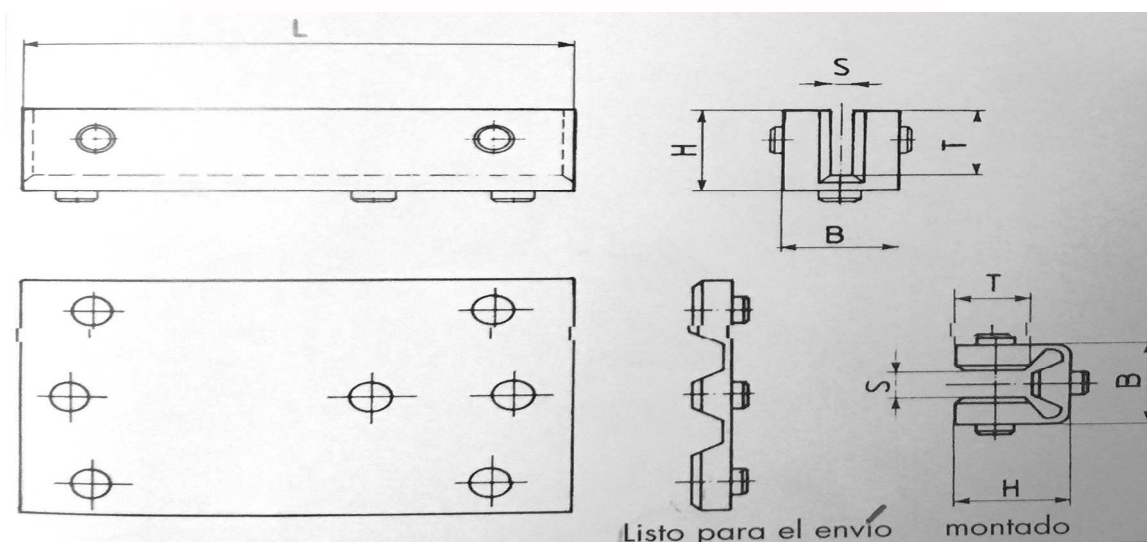

Guide 16mm with tetons

		Measure [mm]					
Description		L	S	H	T	B	Material
EM	16PU	140	16,5	30	23,5	29,5	PU (red)